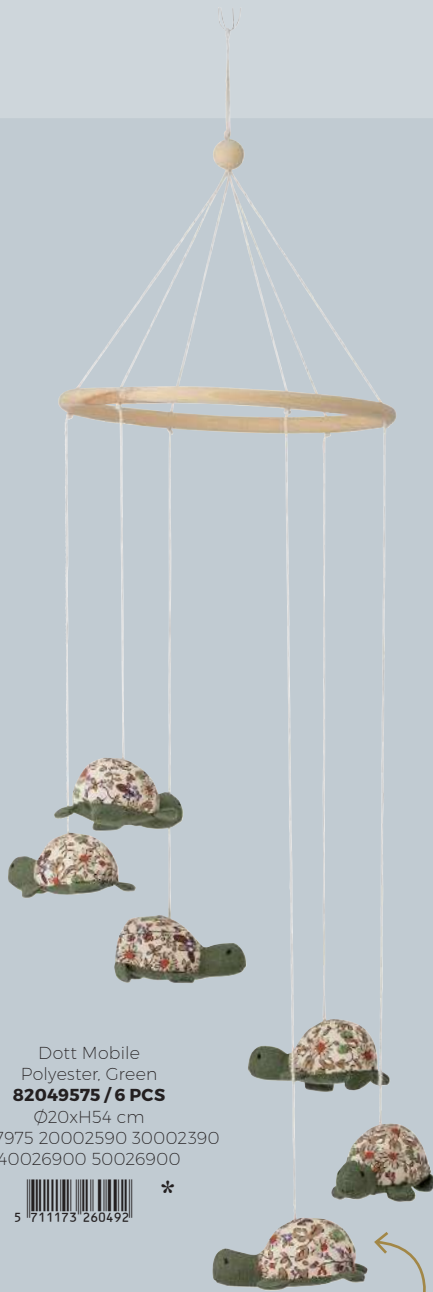

5 711173 200641

Dott Mobile
Polyester, Green
82049575 / 6 PCS
Ø20xH54 cm
10017975 20002590 30002390
40026900 50026900

←
Flying turtles

Flipping shelf

Our new shelf Mingus is a versatile and multifunctional piece for the kid's room, attached both ways on the wall for a personal look. Perfect next to a baby's changing table, with room for the little necessities.